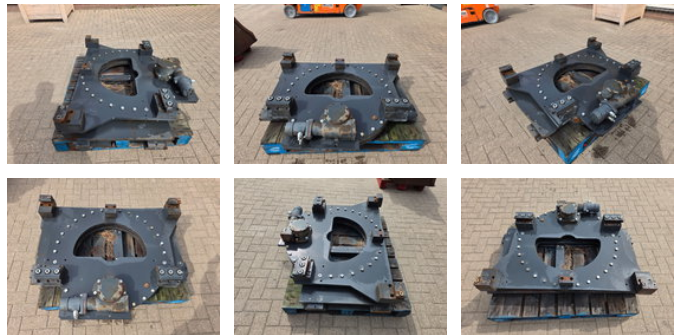

## Rotator Heftruck draaibord

### General features

Brand	Rotator
Subcategory	Forklift
Color	Gray
Condition	Used
General condition	Very good

# Rotator Heftruck draaibord