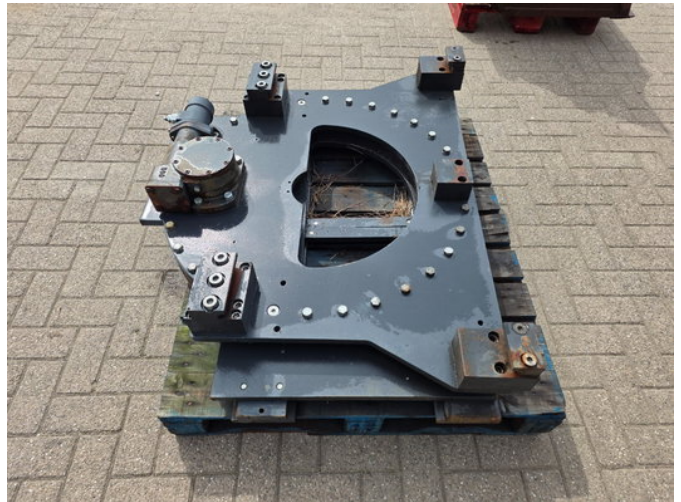

## Rotator Heftruck draaibord

### General features

Brand	Rotator
Subcategory	Forklift
Color	Gray
Condition	Used
General condition	Very good

# Rotator Heftruck draaibord