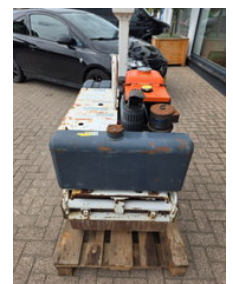

## Kubota Bobcat Bt600 trilwals trilplaat diesel marge

### General features

Brand	Kubota
Subcategory	Other excavators
Color	White
Condition	Used
General condition	Very good