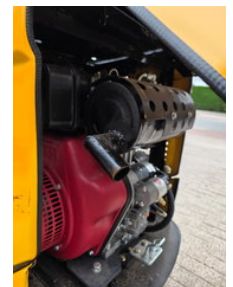

Jpc new model 1100 kg graafmachine minigraver Excuvator

General features

Brand	Jpc new model 1100 kg graafmachine minigraver
Subcategory	Mini digger crawler
Construction year	2026
Hourmeter reading	5
Color	Yellow
Condition	Used
General condition	Very good

Jpc new model 1100 kg graafmachine minigraver Excuvator

Accessories