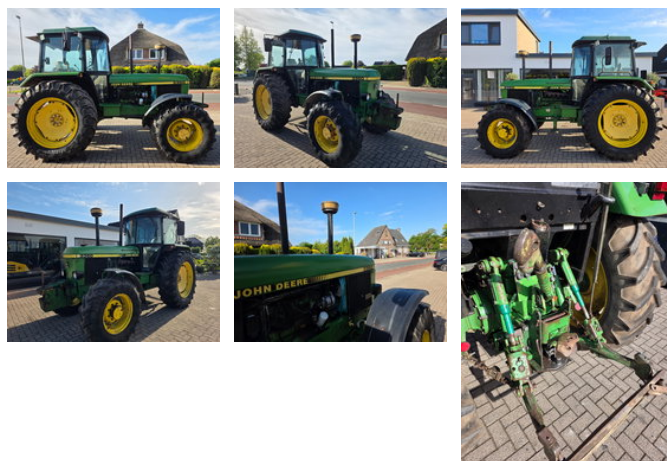

John Deere John deere 3350 6 cilinder tractor

General features

Brand	John Deere
Subcategory	Other farm tractors
Hourmeter reading	1648
Color	Green
Condition	Used
General condition	Good

John Deere John deere 3350 6 cilinder tractor