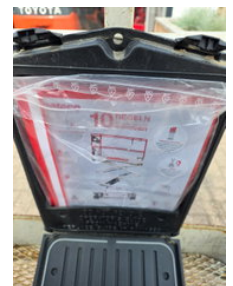

JLG 340aj knikarm hoogwerker

General features

Brand	JLG
Subcategory	Articulated boom lift wheeled
Construction year	2017
Hourmeter reading	1950
Color	Red
Condition	Used
General condition	Very good

JLG 340aj knikarm hoogwerker