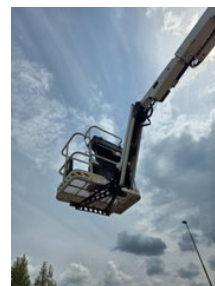

JLG 340aj knikarm hoogwerker

General features

Brand	JLG
Subcategory	Articulated boom lift wheeled
Construction year	2017
Hourmeter reading	1950
Color	Red
Condition	Used
General condition	Very good

JLG 340aj knikarm hoogwerker